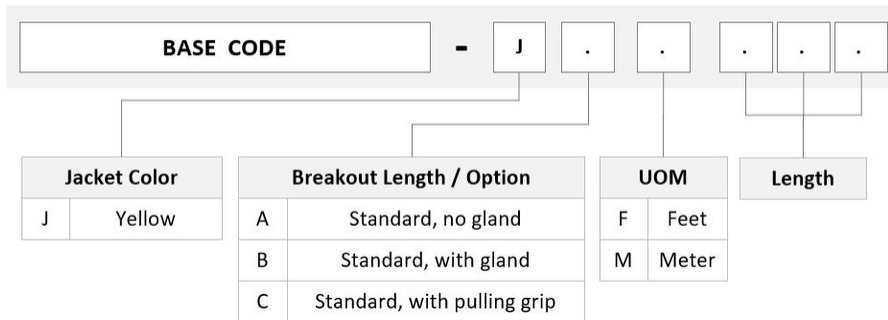

FGWMPMPAD

Singlemode MPO (Female) to MPO (Female), InstaPATCH® 360 Pre-terminated Trunk Cable, 12-Fiber, Plenum

Product Classification

Regional Availability	Asia Australia/New Zealand China Europe India Latin America Middle East/Africa North America
Portfolio	CommScope®
Product Type	Fiber trunk cable assembly
Product Brand	SYSTIMAX InstaPATCH® 360
Ordering Note	For lengths greater than 999 ft (304 m), orders must be in meters Minimum length may vary based on cable configuration

General Specifications

Color, boot A	Black
Color, boot B	Black
Color, connector A	Green
Color, connector B	Green
Construction Type	Stranded
Fibers per Subunit, quantity	12
Furcation Color	Yellow
Interface, Connector A	MPO-12/APC
Interface, Connector B	MPO-12/APC
Jacket Color	Yellow
Total Fibers, quantity	12

Dimensions

Breakout Length	33 in
Cable Assembly Length Range (m)	3 – 305
Cable Assembly Length Range (ft)	10 – 999

FGWMPMPAD

Ordering Tree

Mechanical Specifications

Cable Retention Strength, maximum 11.24 lb @ 0° | 4.40 lb @ 90°