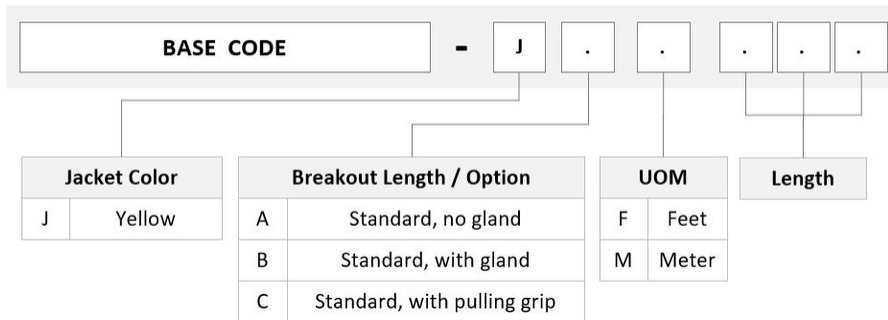

FGWMPMPAF

Singlemode MPO (Female) to MPO (Female), InstaPATCH® 360 Pre-terminated Trunk Cable, 24-Fiber, Plenum

Product Classification

Regional Availability	Asia Australia/New Zealand China Europe India Latin America Middle East/Africa North America
Portfolio	CommScope®
Product Type	Fiber trunk cable assembly
Product Brand	SYSTIMAX InstaPATCH® 360
Ordering Note	For lengths greater than 999 ft (304 m), orders must be in meters Minimum length may vary based on cable configuration

General Specifications

Color, boot A	Black
Color, boot B	Black
Color, connector A	Green
Color, connector B	Green
Construction Type	Stranded
Fibers per Subunit, quantity	12
Furcation Color	Yellow
Interface, Connector A	MPO-12/APC
Interface, Connector B	MPO-12/APC
Jacket Color	Yellow
Total Fibers, quantity	24

Dimensions

Breakout Length	33 in
Cable Assembly Length Range (m)	3 – 305
Cable Assembly Length Range (ft)	10 – 999

FGWMPMPAF

Ordering Tree

Mechanical Specifications

Cable Retention Strength, maximum 11.24 lb @ 0° | 4.40 lb @ 90°