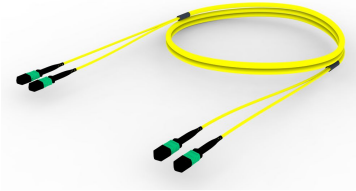

# FJWMPMPAF

---

Singlemode MPO (Female) to MPO (Female), InstaPATCH® 360 Pre-terminated Trunk Cable, 24-Fiber, Low Smoke Zero Halogen

## Product Classification

<b>Regional Availability</b>	Asia   Australia/New Zealand   China   Europe   India   Latin America   Middle East/Africa   North America
<b>Portfolio</b>	CommScope®
<b>Product Type</b>	Fiber trunk cable assembly
<b>Product Brand</b>	SYSTIMAX InstaPATCH® 360
<b>Ordering Note</b>	For lengths greater than 999 ft (304 m), orders must be in meters   Minimum length may vary based on cable configuration

## General Specifications

<b>Color, boot A</b>	Black
<b>Color, boot B</b>	Black
<b>Color, connector A</b>	Green
<b>Color, connector B</b>	Green
<b>Construction Type</b>	Stranded
<b>Fibers per Subunit, quantity</b>	12
<b>Furcation Color</b>	Yellow
<b>Interface, Connector A</b>	MPO-12/APC
<b>Interface, Connector B</b>	MPO-12/APC
<b>Jacket Color</b>	Yellow
<b>Total Fibers, quantity</b>	24