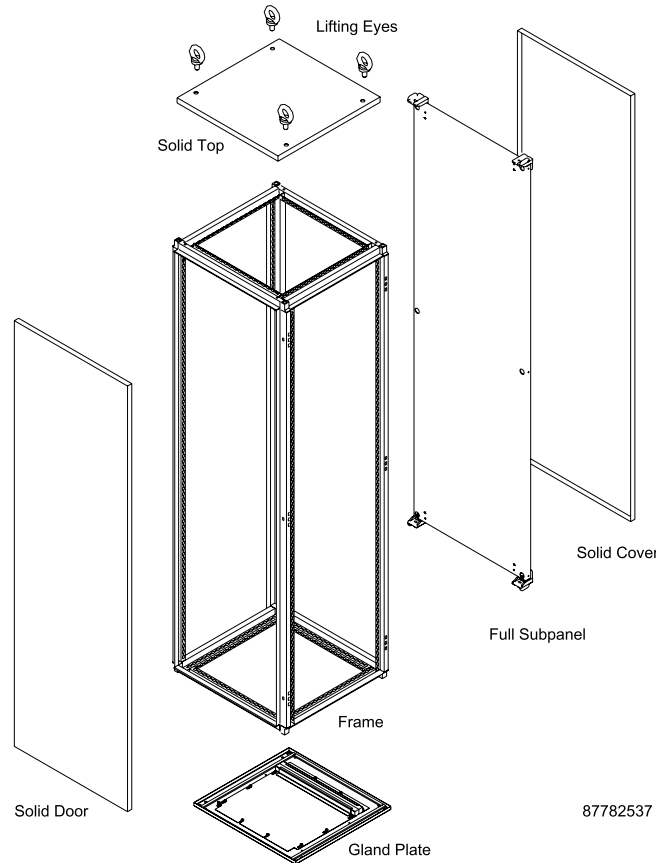

Standard Configuration

87782537