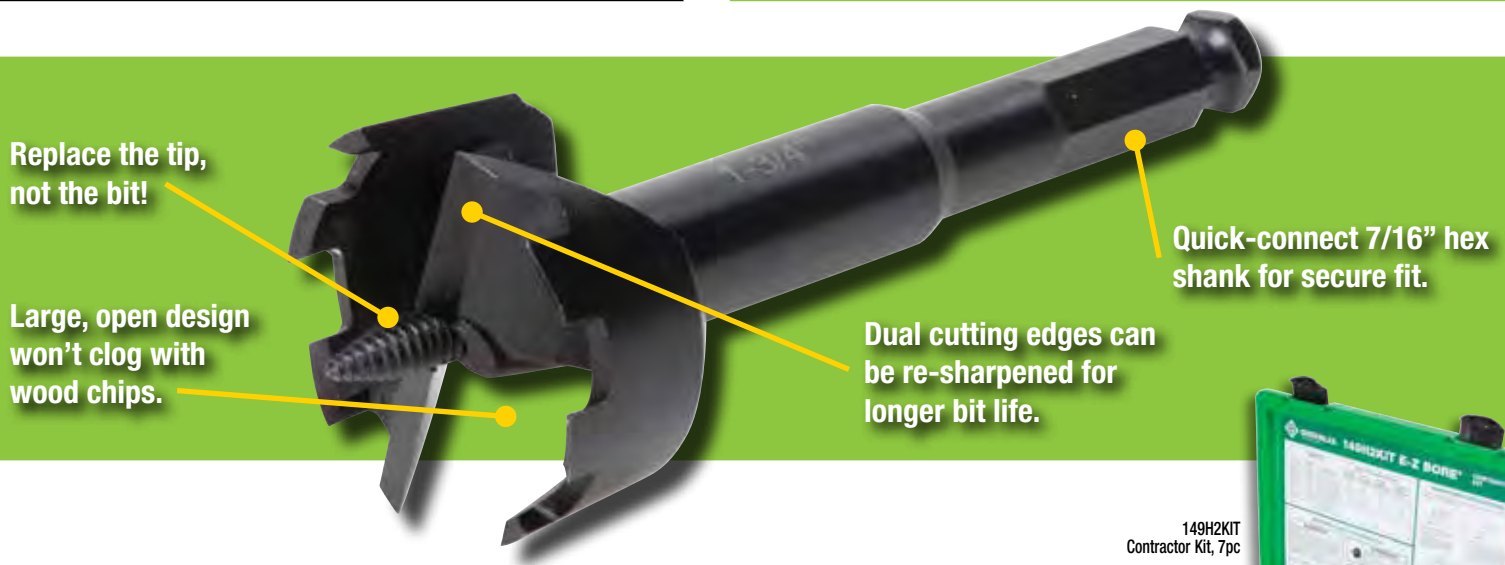

E-Z BORE® SELF-FEED WOOD BORING BITS

UP TO
4X
FASTER*

- **FAST** - MORE HOLES. LESS TIME. NO SLUG REMOVAL.*
- **SMOOTH** - CLEAN HOLES. LESS SPLINTERS. NO BLOWOUTS.
- **LONG-LASTING** - HARDENED CARBON ALLOY. DUAL CUTTING EDGES. REPLACEABLE TIP.

*Compared to bi-metal hole saws

E-Z BORE®

SELF-FEED WOOD BORING BITS

FOR PRODUCT VIDEOS, DEMONSTRATIONS
AND MORE, SCAN THIS QR CODE OR VISIT:
www.youtube.com/GreenleeDEMO

149H2KIT
Contractor Kit, 7pc

FEATURES

- Self-feed tip pulls bit through wood.
- Outer spur teeth reduce splintering and blowouts.
- Available from 1" to 4-5/8" sizes - perfect for installing 1/2" to 4" conduit and pipe.

ORDERING INFORMATION