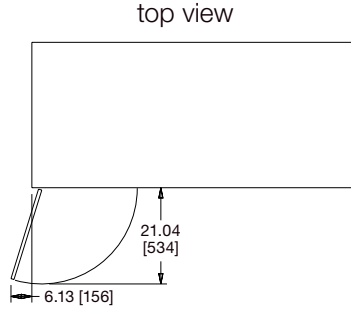

C5 Series Sota Style: basic dimensions

all dimensions in inches unless otherwise noted [all dimensions in brackets are in millimeters]

Sota Style: HPL and Veneer

Sota Style: Thermolaminate

Finishing Kit Number	Door Type	"E" Width	"F" Depth	Compatible With
C5K1A1SPXYY	plexi	22.8 [580]	26.6 [676]	C5-FF27-1
C5K1A1SSXYY	solid			
C5K2A1SPXYY	plexi	45.1 [1146]	26.6 [676]	C5-FF27-2
C5K2A1SSXYY	solid			
C5K3A1SPXYY	plexi	67.5 [1715]	26.6 [676]	C5-FF27-3
C5K3A1SSXYY	solid			
C5K1B1SPXYY	plexi	22.8 [580]	30.4 [773]	C5-FF31-1
C5K1B1SSXYY	solid			
C5K2B1SPXYY	plexi	45.1 [1146]	30.4 [773]	C5-FF31-2
C5K2B1SSXYY	solid			
C5K3B1SPXYY	plexi	67.5 [1715]	30.4 [773]	C5-FF31-3
C5K3B1SSXYY	solid			