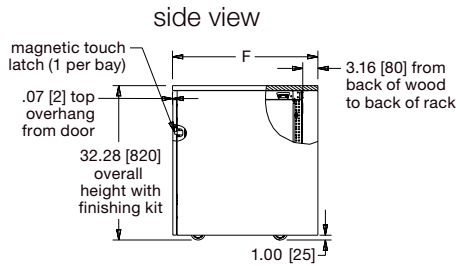

C5 Series Sota Style: basic dimensions

all dimensions in inches unless otherwise noted [all dimensions in brackets are in millimeters]

Sota Style: HPL and Veneer

Sota Style: Thermolaminate

Finishing Kit Number	Door Type	"E" Width	"F" Depth	Compatible With
C5K1A1SPXYY	plexi	22.8 [580]	26.6 [676]	C5-FF27-1
C5K1A1SSXYY	solid			
C5K2A1SPXYY	plexi	45.1 [1146]	26.6 [676]	C5-FF27-2
C5K2A1SSXYY	solid			
C5K3A1SPXYY	plexi	67.5 [1715]	26.6 [676]	C5-FF27-3
C5K3A1SSXYY	solid			
C5K1B1SPXYY	plexi	22.8 [580]	30.4 [773]	C5-FF31-1
C5K1B1SSXYY	solid			
C5K2B1SPXYY	plexi	45.1 [1146]	30.4 [773]	C5-FF31-2
C5K2B1SSXYY	solid			
C5K3B1SPXYY	plexi	67.5 [1715]	30.4 [773]	C5-FF31-3
C5K3B1SSXYY	solid			