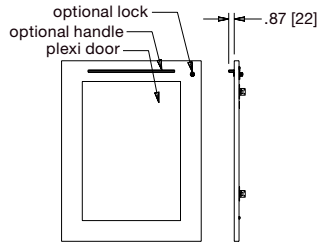

C5 Series Sota Style: basic dimensions

all dimensions in inches unless otherwise noted [all dimensions in brackets are in millimeters]

Sota Style: HPL and Veneer

Sota Style: Thermolaminate

Finishing Kit Number	Door Type	"E" Width	"F" Depth	Compatible With
C5K1A1SPXYY	plexi	22.8 [580]	26.6 [676]	C5-FF27-1
C5K1A1SSXYY	solid			
C5K2A1SPXYY	plexi	45.1 [1146]	26.6 [676]	C5-FF27-2
C5K2A1SSXYY	solid			
C5K3A1SPXYY	plexi	67.5 [1715]	26.6 [676]	C5-FF27-3
C5K3A1SSXYY	solid			
C5K1B1SPXYY	plexi	22.8 [580]	30.4 [773]	C5-FF31-1
C5K1B1SSXYY	solid			
C5K2B1SPXYY	plexi	45.1 [1146]	30.4 [773]	C5-FF31-2
C5K2B1SSXYY	solid			
C5K3B1SPXYY	plexi	67.5 [1715]	30.4 [773]	C5-FF31-3
C5K3B1SSXYY	solid			

Notes:

- To order, full part number must be generated at middleatlantic.com
- 2 Bay credenzas have a left and right door by default, 3 and 1 bay credenzas have left doors by default.

Accessory Part Number	Accessory Type	Color Code
ACC-LOCK1-BK	lock	Black
ACC-LOCK1-MA	lock	Modern Aluminum (Matte Finish)
ACC-LOCK1-WH	lock	White
ACC-HANDLE1-MA	handle	Modern Aluminum (Matte Finish)