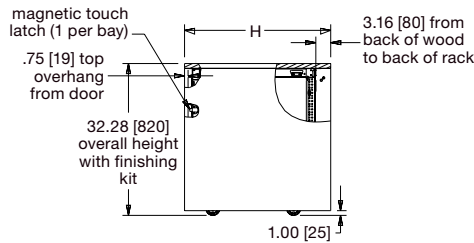

top view

Moderno Style: HPL and Veneer

front view

side view

rear view

Moderno Style: Thermolaminate

Finishing Kit Number	Door Type	"G" Width	"H" Depth	Compatible With
C5K1A1MPXY	plexi	24.9 [632]	27.3 [694]	C5-FF27-1
C5K1A1MSXY	solid			
C5K2A1MPXY	plexi	47.2 [1199]	27.3 [694]	C5-FF27-2
C5K2A1MSXY	solid			
C5K3A1MPXY	plexi	69.6 [1768]	27.3 [694]	C5-FF27-3
C5K3A1MSXY	solid			
C5K1B1MPXY	plexi	24.9 [632]	31.1 [790]	C5-FF31-1
C5K1B1MSXY	solid			
C5K2B1MPXY	plexi	47.2 [1199]	31.1 [790]	C5-FF31-2
C5K2B1MSXY	solid			
C5K3B1MPXY	plexi	69.6 [1768]	31.1 [790]	C5-FF31-3
C5K3B1MSXY	solid			