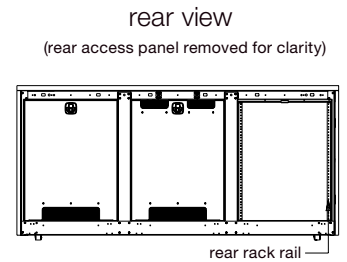

C5 Series Sota Style: basic dimensions

all dimensions in inches unless otherwise noted [all dimensions in brackets are in millimeters]

Sota Style: HPL and Veneer

Sota Style: Thermolaminate

Finishing Kit Number	Door Type	"E" Width	"F" Depth	Compatible With
C5K1A1SPXYY	plexi	22.8 [580]	26.6 [676]	C5-FF27-1
C5K1A1SSXYY	solid			
C5K2A1SPXYY	plexi	45.1 [1146]	26.6 [676]	C5-FF27-2
C5K2A1SSXYY	solid			
C5K3A1SPXYY	plexi	67.5 [1715]	26.6 [676]	C5-FF27-3
C5K3A1SSXYY	solid			
C5K1B1SPXYY	plexi	22.8 [580]	30.4 [773]	C5-FF31-1
C5K1B1SSXYY	solid			
C5K2B1SPXYY	plexi	45.1 [1146]	30.4 [773]	C5-FF31-2
C5K2B1SSXYY	solid			
C5K3B1SPXYY	plexi	67.5 [1715]	30.4 [773]	C5-FF31-3
C5K3B1SSXYY	solid			

Notes:

- To order, full part number must be generated at middleatlantic.com
- 2 Bay credenzas have a left and right door by default, 3 and 1 bay credenzas have left doors by default.

Accessory Part Number	Accessory Type	Color Code
ACC-LOCK1-BK	lock	Black
ACC-LOCK1-MA	lock	Modern Aluminum (Matte Finish)
ACC-LOCK1-WH	lock	White
ACC-HANDLE1-MA	handle	Modern Aluminum (Matte Finish)