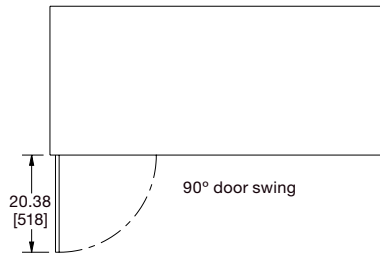

A brand of  Legrand

Middle Atlantic Products

middleatlantic.com | middleatlantic.ca

C5 Series Moderno Style: basic dimensions

all dimensions in inches unless otherwise noted [all dimensions in brackets are in millimeters]

top view

Moderno Style: HPL and Veneer

front view

side view

rear view

Moderno Style: Thermolaminate

Finishing Kit Number	Door Type	"G" Width	"H" Depth	Compatible With
C5K1A1MPXY	plexi	24.9 [632]	27.3 [694]	C5-FF27-1
C5K1A1MSXY	solid			
C5K2A1MPXY	plexi	47.2 [1199]	27.3 [694]	C5-FF27-2
C5K2A1MSXY	solid			
C5K3A1MPXY	plexi	69.6 [1768]	27.3 [694]	C5-FF27-3
C5K3A1MSXY	solid			
C5K1B1MPXY	plexi	24.9 [632]	31.1 [790]	C5-FF31-1
C5K1B1MSXY	solid			
C5K2B1MPXY	plexi	47.2 [1199]	31.1 [790]	C5-FF31-2
C5K2B1MSXY	solid			
C5K3B1MPXY	plexi	69.6 [1768]	31.1 [790]	C5-FF31-3
C5K3B1MSXY	solid			