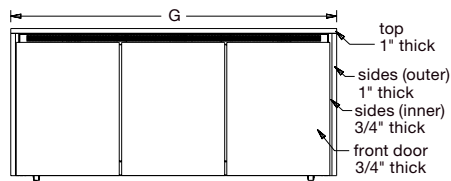

A brand of  Legrand

Middle Atlantic Products

middleatlantic.com | middleatlantic.ca

C5 Series Moderno Style: basic dimensions

all dimensions in inches unless otherwise noted [all dimensions in brackets are in millimeters]

top view

Moderno Style: HPL and Veneer

front view

side view

rear view

Moderno Style: Thermolaminate

Finishing Kit Number	Door Type	"G" Width	"H" Depth	Compatible With
C5K1A1MPXY	plexi	24.9 [632]	27.3 [694]	C5-FF27-1
C5K1A1MSXY	solid			
C5K2A1MPXY	plexi	47.2 [1199]	27.3 [694]	C5-FF27-2
C5K2A1MSXY	solid			
C5K3A1MPXY	plexi	69.6 [1768]	27.3 [694]	C5-FF27-3
C5K3A1MSXY	solid			
C5K1B1MPXY	plexi	24.9 [632]	31.1 [790]	C5-FF31-1
C5K1B1MSXY	solid			
C5K2B1MPXY	plexi	47.2 [1199]	31.1 [790]	C5-FF31-2
C5K2B1MSXY	solid			
C5K3B1MPXY	plexi	69.6 [1768]	31.1 [790]	C5-FF31-3
C5K3B1MSXY	solid			