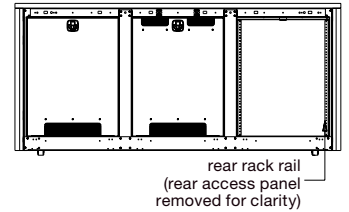

top view

Moderno Style: HPL and Veneer

front view

side view

rear view

Moderno Style: Thermolaminate

Finishing Kit Number	Door Type	"G" Width	"H" Depth	Compatible With
C5K1A1MPXY	plexi	24.9 [632]	27.3 [694]	C5-FF27-1
C5K1A1MSXY	solid			
C5K2A1MPXY	plexi	47.2 [1199]	27.3 [694]	C5-FF27-2
C5K2A1MSXY	solid			
C5K3A1MPXY	plexi	69.6 [1768]	27.3 [694]	C5-FF27-3
C5K3A1MSXY	solid			
C5K1B1MPXY	plexi	24.9 [632]	31.1 [790]	C5-FF31-1
C5K1B1MSXY	solid			
C5K2B1MPXY	plexi	47.2 [1199]	31.1 [790]	C5-FF31-2
C5K2B1MSXY	solid			
C5K3B1MPXY	plexi	69.6 [1768]	31.1 [790]	C5-FF31-3
C5K3B1MSXY	solid			

X = suffix with V for veneer finish, suffix with H for hpl finish suffix with T for thermolaminate finish
YY = color selection; refer to middleatlantic.com for options

Notes:

- To order, full part number must be generated at middleatlantic.com
- 2 Bay credenzas have a left and right door by default, 3 and 1 bay credenzas have left doors by default.