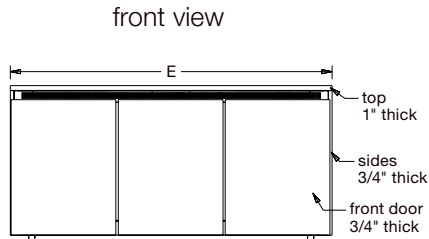

C5 Series Sota Style: basic dimensions

all dimensions in inches unless otherwise noted [all dimensions in brackets are in millimeters]

Sota Style: HPL and Veneer

Sota Style: Thermolaminate

Finishing Kit Number	Door Type	"E" Width	"F" Depth	Compatible With
C5K1A1SPXYY	plexi	22.8 [580]	26.6 [676]	C5-FF27-1
C5K1A1SSXYY	solid			
C5K2A1SPXYY	plexi	45.1 [1146]	26.6 [676]	C5-FF27-2
C5K2A1SSXYY	solid			
C5K3A1SPXYY	plexi	67.5 [1715]	26.6 [676]	C5-FF27-3
C5K3A1SSXYY	solid			
C5K1B1SPXYY	plexi	22.8 [580]	30.4 [773]	C5-FF31-1
C5K1B1SSXYY	solid			
C5K2B1SPXYY	plexi	45.1 [1146]	30.4 [773]	C5-FF31-2
C5K2B1SSXYY	solid			
C5K3B1SPXYY	plexi	67.5 [1715]	30.4 [773]	C5-FF31-3
C5K3B1SSXYY	solid			

Notes:

- To order, full part number must be generated at middleatlantic.com
- 2 Bay credenzas have a left and right door by default, 3 and 1 bay credenzas have left doors by default.

Accessory Part Number	Accessory Type	Color Code
ACC-LOCK1-BK	lock	Black
ACC-LOCK1-MA	lock	Modern Aluminum (Matte Finish)
ACC-LOCK1-WH	lock	White
ACC-HANDLE1-MA	handle	Modern Aluminum (Matte Finish)