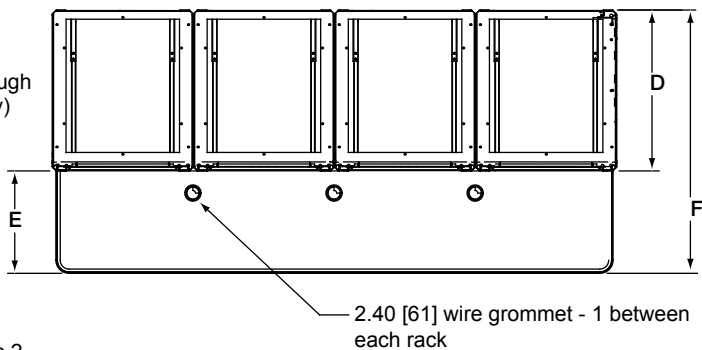

WS Series Writing Shelves basic dimensions

FRONT VIEW

TOP VIEW

SIDE VIEW

PART #	A	B	C	D	E	F	FITS
WS2-M26-18	44.00 [1118]	-	-	26.40 [671]	16.85 [428]	43.25 [1099]	MRK 26" deep racks
WS2-M26-24	44.00 [1118]	-	-	26.40 [671]	22.85 [580]	49.25 [1251]	MRK 26" deep racks
WS3-M26-18	-	66.00 [1676]	-	26.40 [671]	16.85 [428]	43.25 [1099]	MRK 26" deep racks
WS3-M26-24	-	66.00 [1676]	-	26.40 [671]	22.85 [580]	49.25 [1251]	MRK 26" deep racks
WS4-M26-18	-	-	88.00 [2235]	26.40 [671]	16.85 [428]	43.25 [1099]	MRK 26" deep racks
WS4-M26-24	-	-	88.00 [2235]	26.40 [671]	22.85 [580]	49.25 [1251]	MRK 26" deep racks
WS2-M31-18	44.00 [1118]	-	-	31.40 [798]	16.85 [428]	49.25 [1251]	MRK, VRK, VMRK 31" deep racks
WS2-M31-24	44.00 [1118]	-	-	31.40 [798]	22.85 [580]	54.25 [1378]	MRK, VRK, VMRK 31" deep racks
WS3-M31-18	-	66.00 [1676]	-	31.40 [798]	16.85 [428]	49.25 [1251]	MRK, VRK, VMRK 31" deep racks
WS3-M31-24	-	66.00 [1676]	-	31.40 [798]	22.85 [580]	54.25 [1378]	MRK, VRK, VMRK 31" deep racks
WS4-M31-18	-	-	88.00 [2235]	31.40 [798]	16.85 [428]	49.25 [1251]	MRK, VRK, VMRK 31" deep racks
WS4-M31-24	-	-	88.00 [2235]	31.40 [798]	22.85 [580]	54.25 [1378]	MRK, VRK, VMRK 31" deep racks
WS2-W27-18	48.50 [1232]	-	-	27.63 [702]	17.58 [447]	45.21 [1148]	WRK 27" deep racks
WS2-W27-24	48.50 [1232]	-	-	27.63 [702]	22.85 [580]	51.21 [1301]	WRK 27" deep racks
WS3-W27-18	-	72.75 [1848]	-	27.63 [702]	17.58 [447]	45.21 [1148]	WRK 27" deep racks
WS3-W27-24	-	72.75 [1848]	-	27.63 [702]	22.85 [580]	51.21 [1301]	WRK 27" deep racks
WS4-W27-18	-	-	97.00 [2464]	27.63 [702]	17.58 [447]	45.21 [1148]	WRK 27" deep racks
WS4-W27-24	-	-	97.00 [2464]	27.63 [702]	22.85 [580]	51.21 [1301]	WRK 27" deep racks
WS2-W32-18	48.50 [1232]	-	-	32.63 [829]	17.58 [447]	50.21 [1275]	VRK 32" deep racks
WS2-W32-24	48.50 [1232]	-	-	32.63 [829]	22.85 [580]	56.21 [1428]	WRK 32" deep racks
WS3-W32-18	-	72.75 [1848]	-	32.63 [829]	17.58 [447]	50.21 [1275]	WRK 32" deep racks
WS3-W32-24	-	72.75 [1848]	-	32.63 [829]	22.85 [580]	56.21 [1428]	WRK 32" deep racks
WS4-W32-18	-	-	97.00 [2464]	32.63 [829]	17.58 [447]	50.21 [1275]	WRK 32" deep racks
WS4-W32-24	-	-	97.00 [2464]	32.63 [829]	22.85 [580]	56.21 [1428]	WRK 32" deep racks