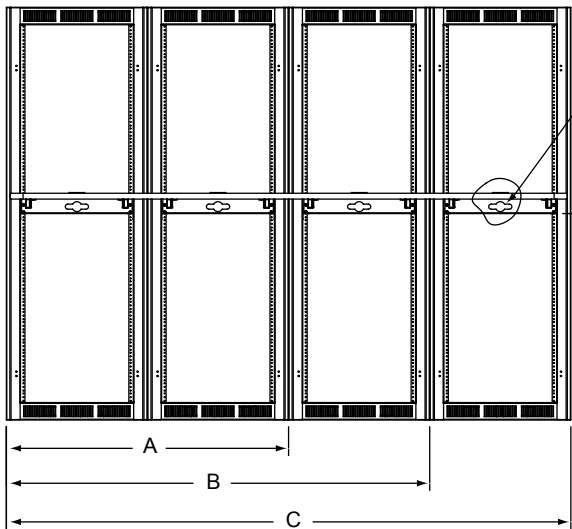

WS Series Writing Shelves basic dimensions

FRONT VIEW